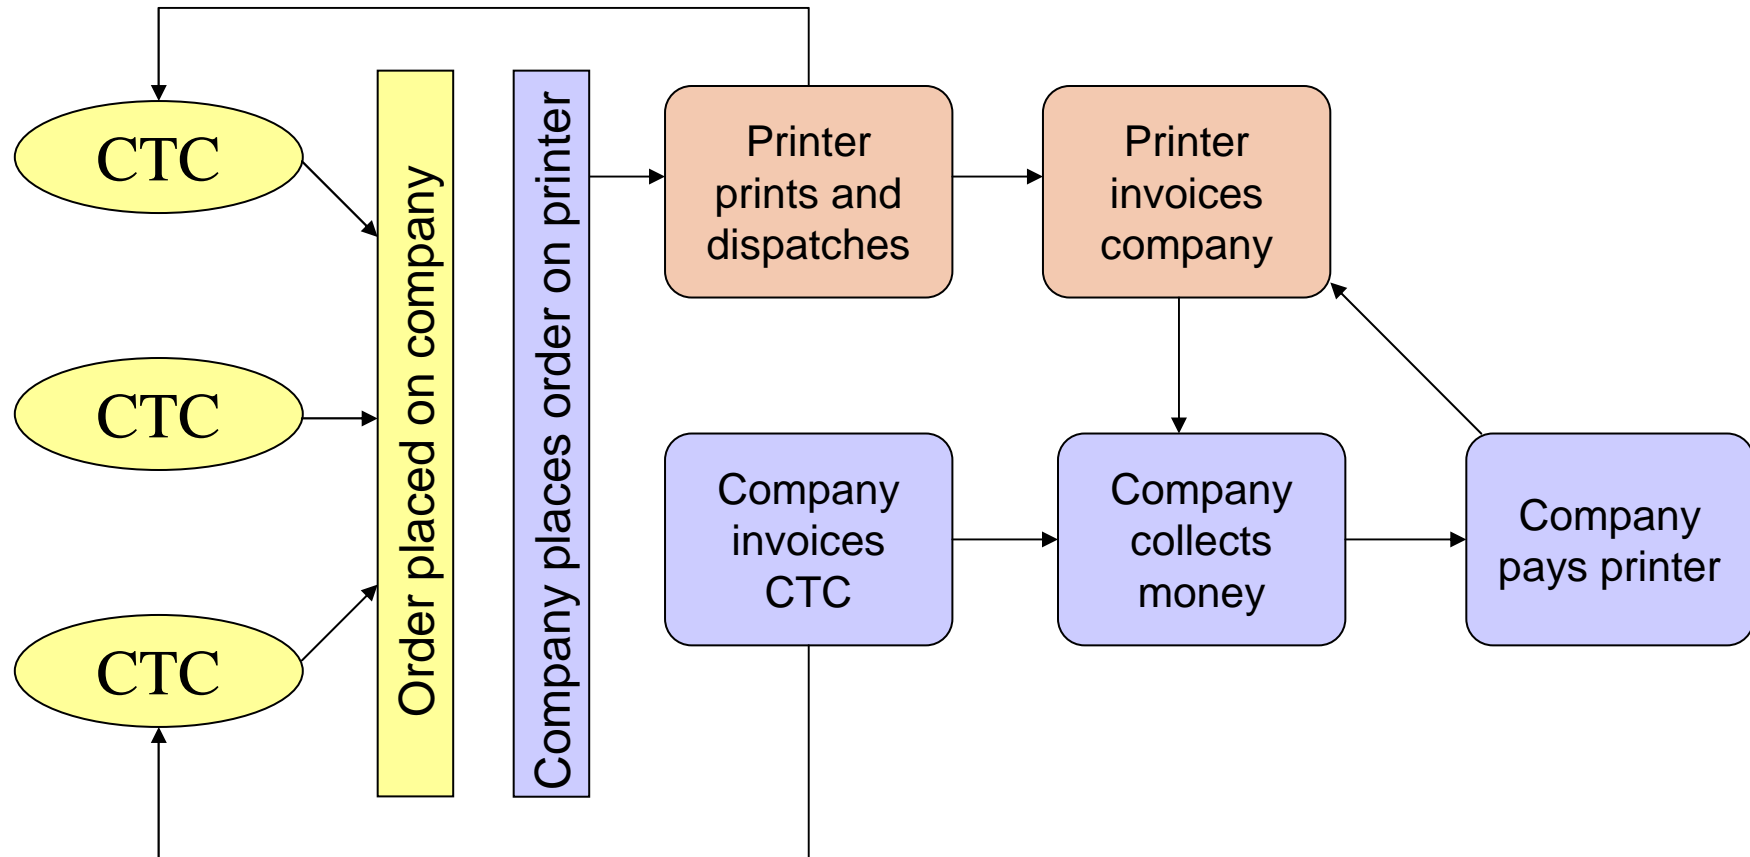

Original process of CRM company